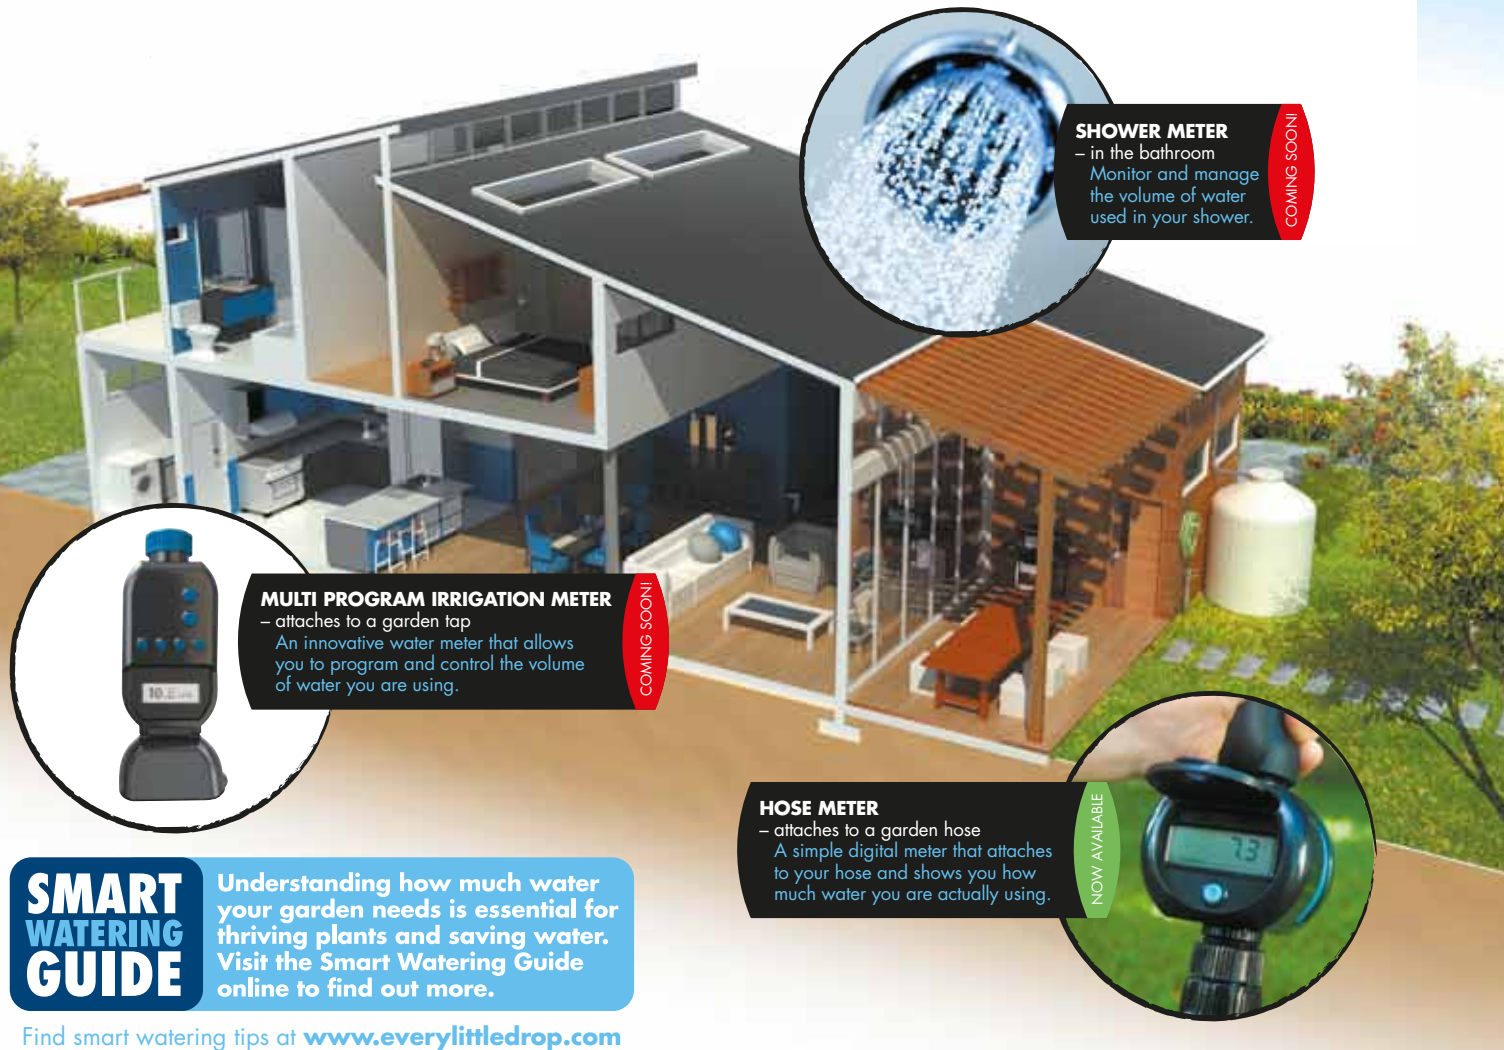

- **Save on water bills, conserve household water, and help save the environment.**
- **Water based on volume not time.**
- **Control and monitor your water usage.**

Every little drop

makes a difference

- Attaches to standard hoses, nozzles and trigger nozzles – all fittings included.
- Can be used for up to 99,000 litres before resetting.
- Proven Oval Gear technology inside.

Research has shown that when people can see how much water they are using, they use less, and this change in behaviour is sustained over time. *

The Hose Meter will save water and conserve the environment.

MANAGE WATER AROUND YOUR HOME.

Control and monitor your water usage to save on water bills, conserve household water, and help save the environment.

Every little drop

makes a difference

SHOWER METER

– in the bathroom
Monitor and manage the volume of water used in your shower.

COMING SOON!

MULTI PROGRAM IRRIGATION METER

– attaches to a garden tap
An innovative water meter that allows you to program and control the volume of water you are using.